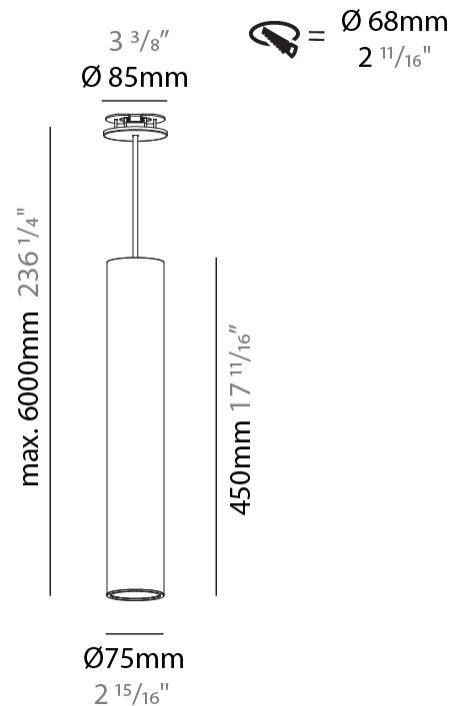

PHYSICAL

Shape: Cylinder
Diameter (mm): 75
Diameter (in): 2 ¹⁵/₁₆
Height (mm): 450
Height (in): 17 ¹¹/₁₆
Max. Overall Height (mm): 2450
Max. Overall Height (in): 96 ⁷/₁₆
Light Distribution: Downlight
Diffuser: Shine Ring 0-6
Fixture Finish: SSR / BKV / CWI / CRY / HAB / UFT / ITA / RUA / FTG / MYG / LOD / PUS / FRO / FUP / KIA / POP / BLS / SPG / MEY / GOH / GUM / CHC / COM / ABZ / JAG / OBR / MOS / ROR
Fixture Material: Aluminum
Cable Details: 2000mm / 6000mm Cable in White / Black / Orange / Red
Cut-out Measurements: 68mm / 2 11/16"

ELECTRICAL

Lamp Type: LED (Zhaga Standard)
Input Wattage (W): 20
Total Output Wattage (W): 18.2
Dimming: Non-Dimming / Phase Dimming (120vac Only)
Driver Included: Yes
Driver Location: Integrated
Driver Type: Constant Current - Universal
Driver Class: Class 2
Input Voltage (V): 120 - 277
Constant Current (MA): 500
Upon Request: (Not included - see components) Remote: 0-10Vdc dimming

LED

Number of LEDs: 1
Color Temperature (°K): 2700 / 3000 / 4000
Max. Delivered Lumen (lm): 1512 / 1568 / 1680
Nominal Lumen (lm): 1782 / 1848 / 1981
CRI: >90 CRI
Lamp Life (hrs): 50000
Upon Request: ***3500K available in minimum quantities (larger quantities upon request)

OPTICAL

Reflector: 18 / 36 / 52

RATINGS AND CERTIFICATIONS

Certified By: Certified for North American Standards
IP rating: IP20